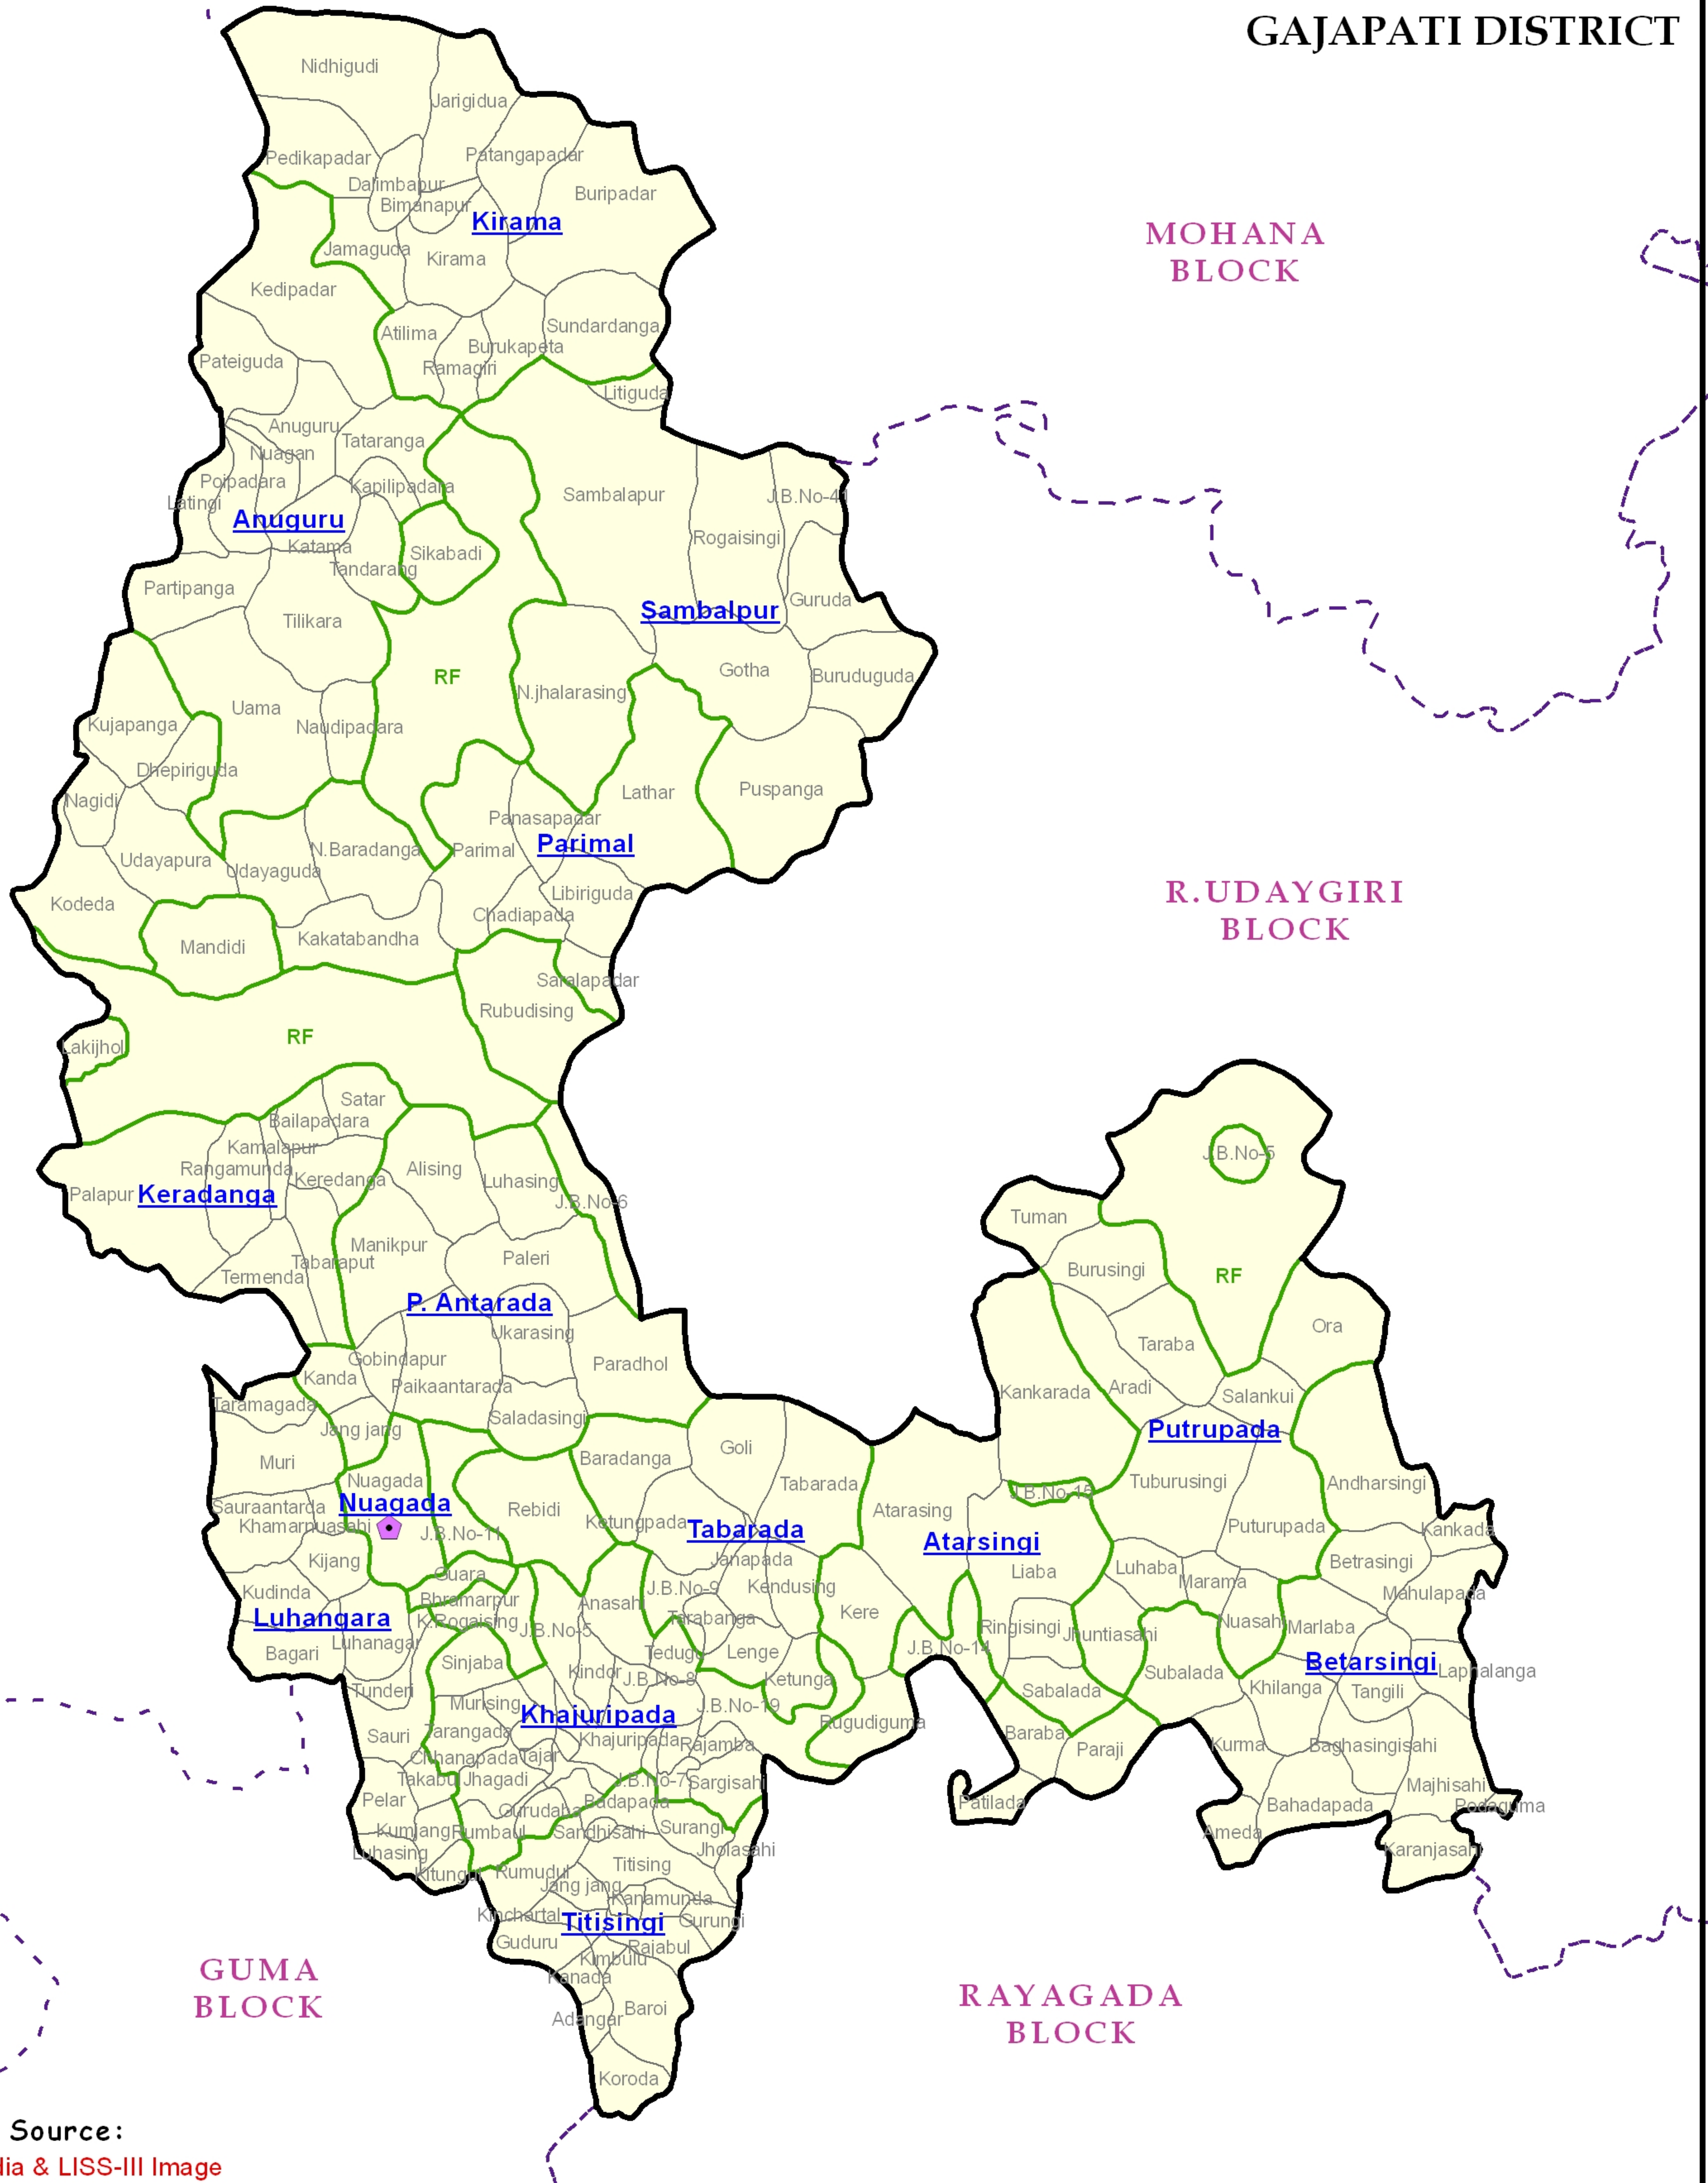

ADMINISTRATIVE BOUNDARY

NUAGADA BLOCK GAJAPATI DISTRICT

Data Source:
Survey of India & LISS-III Image

INDIA	ODISHA	GAJAPATI	LEGENDS	Scale:
 ODISHA	 GAJAPATI	 NUAGADA	<ul style="list-style-type: none"> Block Headquarter Block Boundary Gp boundary Village Boundary Parimal GP Name Luhasingi Village Name 	Map Complied By: Bhubaneswar, Odisha.